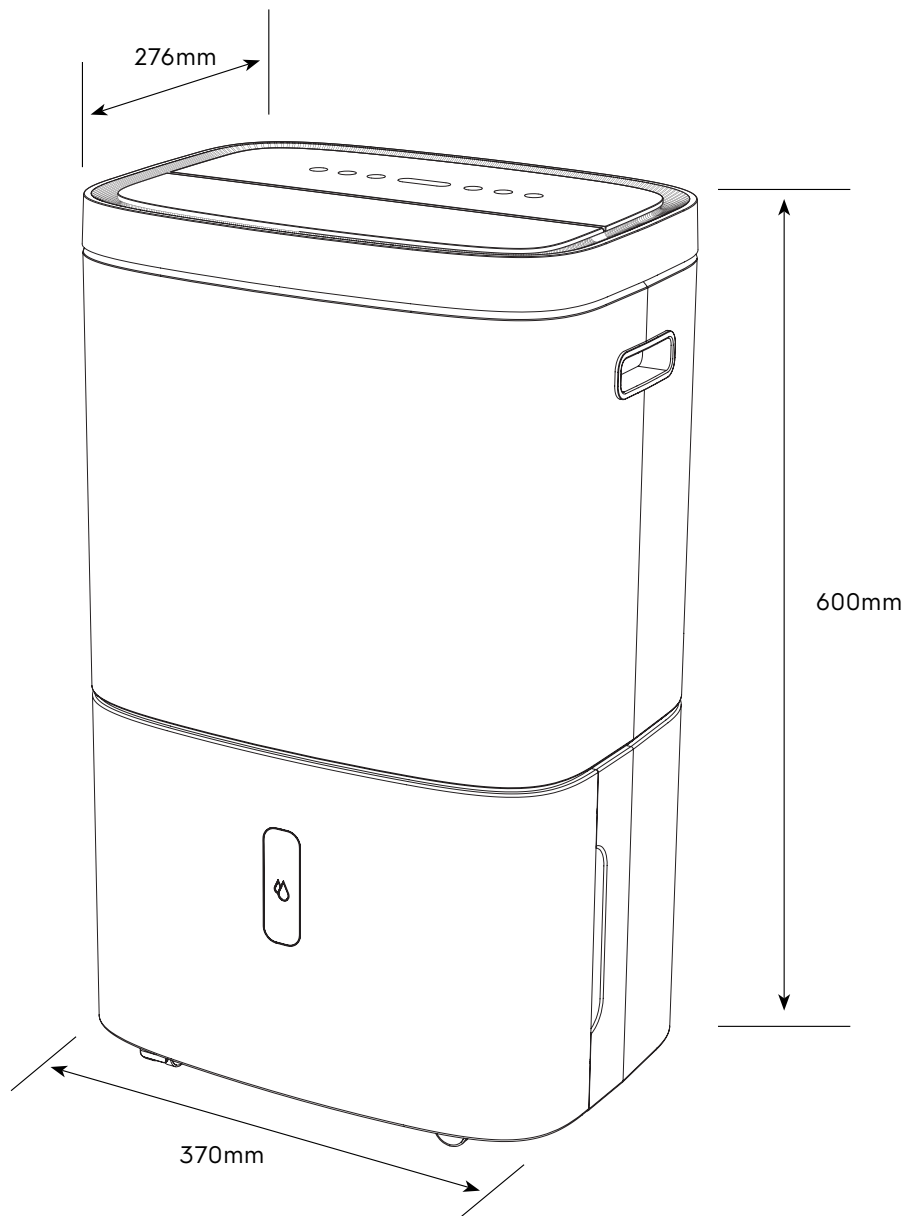

Dimension Guide

Dehumidifier

Model:
EDH10TRBW1

Dimensions

	width	height	depth
Product (mm)	370	600	276

Please note! Dimensions to be used as a guide only. All customers MUST refer to the user manual supplied with the product for detailed installation instructions.